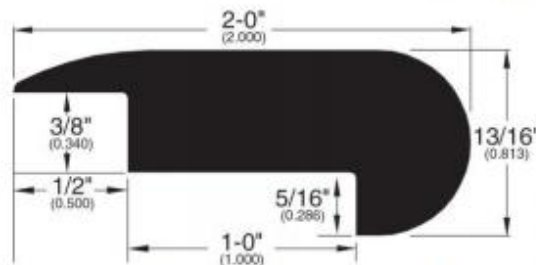

## VENETIAN HEIGHTS 3/8" FLOORING PROFILES

Quarter Round  
(001)

Base Shoe  
(024)

Reducer (018)

T-Mold (002)

Reducer Overlap (029)

Reducer (007)

Stair Nose Overlap (030)

Threshold (008)

Wall Base (003)

Square Nose (043)

Stair Nose (009)

Stair Nose (019)

Stair Nose Adjustable  
(058)