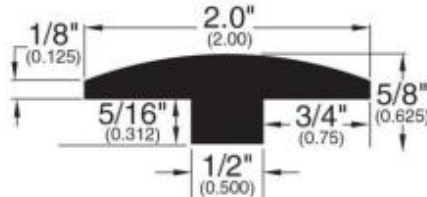

## VENETIAN HEIGHTS 3/8" FLOORING PROFILES

Quarter Round  
(001)

Base Shoe  
(024)

Reducer (018)

T-Mold (002)

Reducer Overlap (029)

Reducer (007)

Stair Nose Overlap (030)

Threshold (008)

Wall Base (003)

Square Nose (043)

Stair Nose (009)

Stair Nose (019)

Stair Nose Adjustable  
(058)