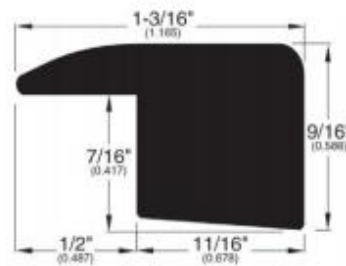

Wall Base (003)

Square Nose (043)