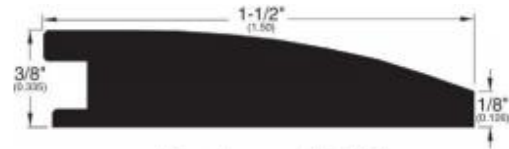

## VENETIAN HEIGHTS 3/8" FLOORING PROFILES

Quarter Round  
(001)

Base Shoe  
(024)

Reducer (018)

T-Mold (002)

Reducer Overlap (029)

Reducer (007)

Stair Nose Overlap (030)