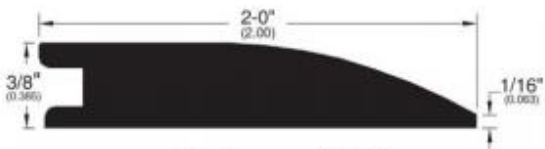

## VENETIAN HEIGHTS 3/8" FLOORING PROFILES

Quarter Round  
(001)

Base Shoe  
(024)

Reducer (018)

T-Mold (002)

Reducer Overlap (029)

Reducer (007)

Stair Nose Overlap (030)

Threshold (008)

Wall Base (003)

Square Nose (043)

Stair Nose (009)

Stair Nose (019)

Stair Nose Adjustable  
(058)