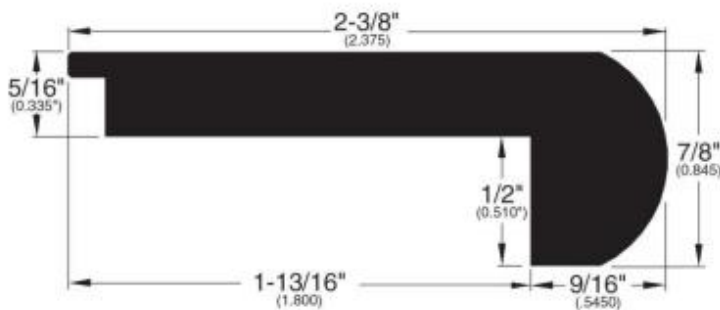

## VENETIAN HEIGHTS 3/8" FLOORING PROFILES

Quarter Round  
(001)

Base Shoe  
(024)

Reducer (018)

T-Mold (002)

Reducer Overlap (029)

Reducer (007)

Stair Nose Overlap (030)

Threshold (008)

Wall Base (003)

Square Nose (043)

Stair Nose (009)

Stair Nose (019)

Stair Nose Adjustable  
(058)