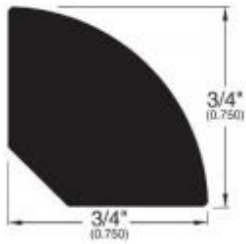

## VENETIAN HEIGHTS 3/8" FLOORING PROFILES

Quarter Round  
(001)

Base Shoe  
(024)

Reducer (018)

T-Mold (002)

Reducer Overlap (029)

Reducer (007)

Stair Nose Overlap (030)