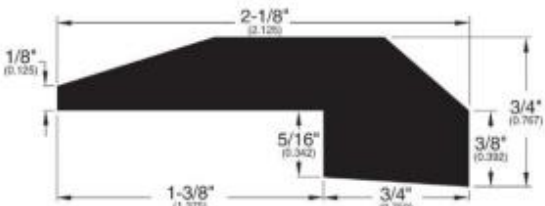

## VENETIAN HEIGHTS 3/8" FLOORING PROFILES

Quarter Round  
(001)

Base Shoe  
(024)

Reducer (018)

T-Mold (002)

Reducer Overlap (029)

Reducer (007)

Stair Nose Overlap (030)

Threshold (008)

Wall Base (003)

Square Nose (043)

Stair Nose (009)

Stair Nose (019)

Stair Nose Adjustable  
(058)