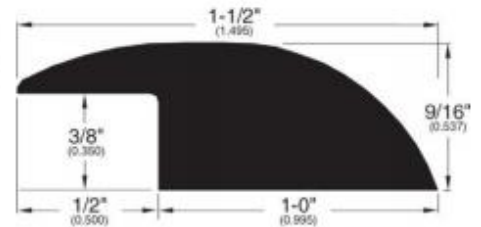

## VENETIAN HEIGHTS 3/8" FLOORING PROFILES

Quarter Round  
(001)

Base Shoe  
(024)

Reducer (018)

T-Mold (002)

Reducer Overlap (029)

Reducer (007)

Stair Nose Overlap (030)

Threshold (008)

Wall Base (003)

Square Nose (043)

Stair Nose (009)

Stair Nose (019)

Stair Nose Adjustable  
(058)