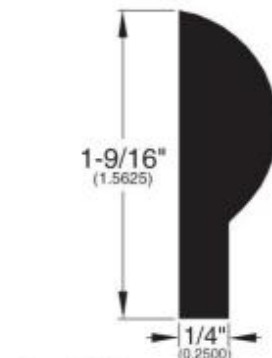

## VENETIAN HEIGHTS 3/8" FLOORING PROFILES

Quarter Round  
(001)

Base Shoe  
(024)

Reducer (018)

T-Mold (002)

Reducer Overlap (029)

Reducer (007)

Stair Nose Overlap (030)

Threshold (008)

Wall Base (003)

Square Nose (043)

Stair Nose (009)

Stair Nose (019)

Stair Nose Adjustable  
(058)