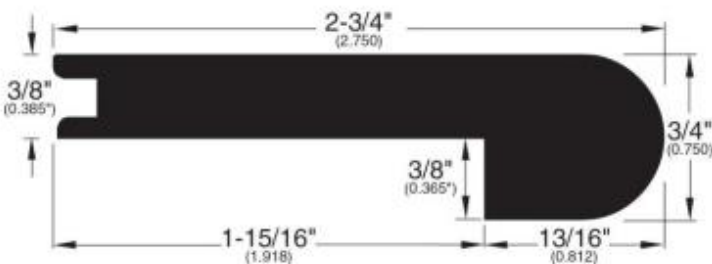

## VENETIAN HEIGHTS 3/8" FLOORING PROFILES

Quarter Round  
(001)

Base Shoe  
(024)

Reducer (018)

T-Mold (002)

Reducer Overlap (029)

Reducer (007)

Stair Nose Overlap (030)

Threshold (008)

Wall Base (003)

Square Nose (043)

Stair Nose (009)

Stair Nose (019)

Stair Nose Adjustable  
(058)