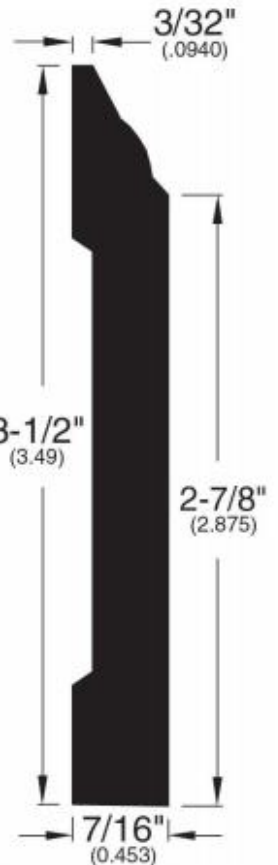

Quarter Round (001)

T-Mold (002)

Base Shoe (024)

Threshold (011)

Square Nose (027)

Reducer Overlap (025)

Reducer (020)

Stair Nose Adjustable
(058)

Reducer (070)

Wall Base (003)

Stair Nose Overlap (026)

HAMPSHIRE CIRCLE 9/16" FLOORING PROFILES

Stair Nose (071)

Stair Nose (021)

Stair Nose (154)

Stair Nose (221)