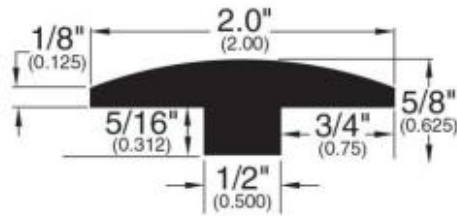

Quarter Round (001)

T-Mold (002)

Base Shoe (024)

Threshold (011)

Square Nose (027)

Reducer Overlap (025)

Reducer (020)

Stair Nose Adjustable
(058)