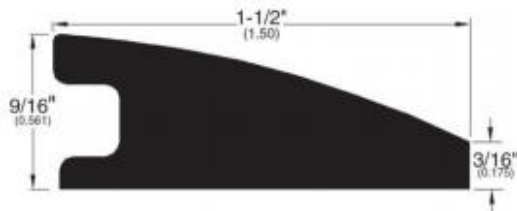

Quarter Round (001)

T-Mold (002)

Base Shoe (024)

Threshold (011)

Square Nose (027)

Reducer Overlap (025)

Reducer (020)

Stair Nose Adjustable
(058)