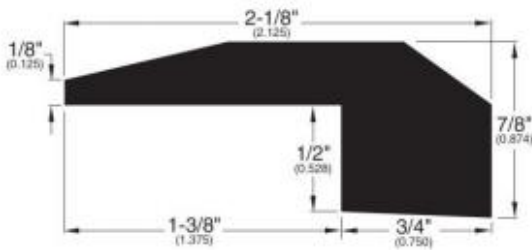

Quarter Round (001)

T-Mold (002)

Base Shoe (024)

Threshold (011)

Square Nose (027)

Reducer Overlap (025)

Reducer (020)

Stair Nose Adjustable
(058)