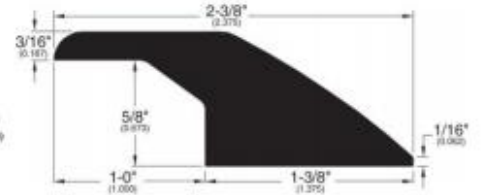

Quarter Round (001)

T-Mold (002)

Base Shoe (024)

Threshold (011)

Square Nose (027)

Reducer Overlap (025)

Reducer (020)

Stair Nose Adjustable
(058)