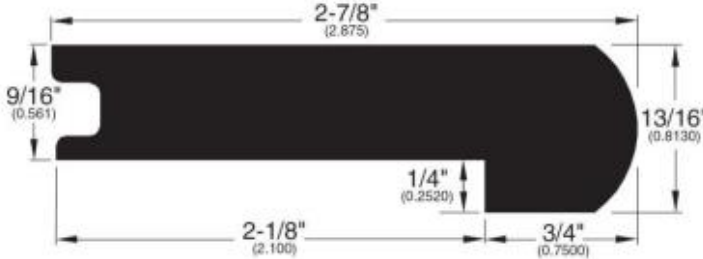

Quarter Round (001)

T-Mold (002)

Base Shoe (024)

Threshold (011)

Square Nose (027)

Reducer Overlap (025)

Reducer (020)

Stair Nose Adjustable
(058)

Reducer (070)

Wall Base (003)

Stair Nose Overlap (026)

HAMPSHIRE CIRCLE 9/16" FLOORING PROFILES

Stair Nose (071)

Stair Nose (021)

Stair Nose (154)

Stair Nose (221)