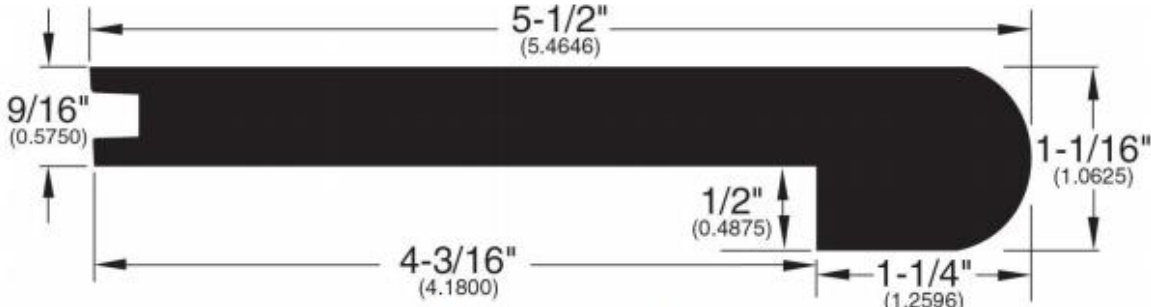

Quarter Round (001)

T-Mold (002)

Base Shoe (024)

Threshold (011)

Square Nose (027)

Reducer Overlap (025)

Reducer (020)

Stair Nose Adjustable
(058)

Reducer (070)

Wall Base (003)

Stair Nose Overlap (026)

HAMPSHIRE CIRCLE 9/16" FLOORING PROFILES

Stair Nose (071)

Stair Nose (021)

Stair Nose (154)

Stair Nose (221)