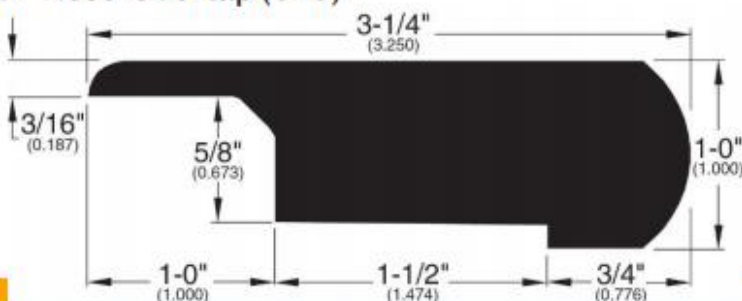

Stair Nose Overlap (026)