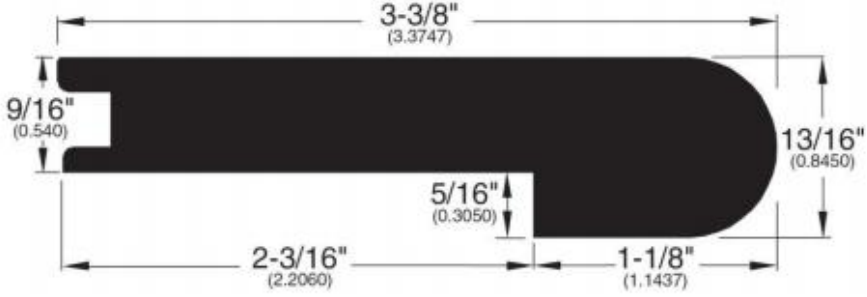

Quarter Round (001)

T-Mold (002)

Base Shoe (024)

Threshold (011)

Square Nose (027)

Reducer Overlap (025)

Reducer (020)

Stair Nose Adjustable
(058)

Reducer (070)

Wall Base (003)

Stair Nose Overlap (026)

HAMPSHIRE CIRCLE 9/16" FLOORING PROFILES

Stair Nose (071)

Stair Nose (021)

Stair Nose (154)

Stair Nose (221)