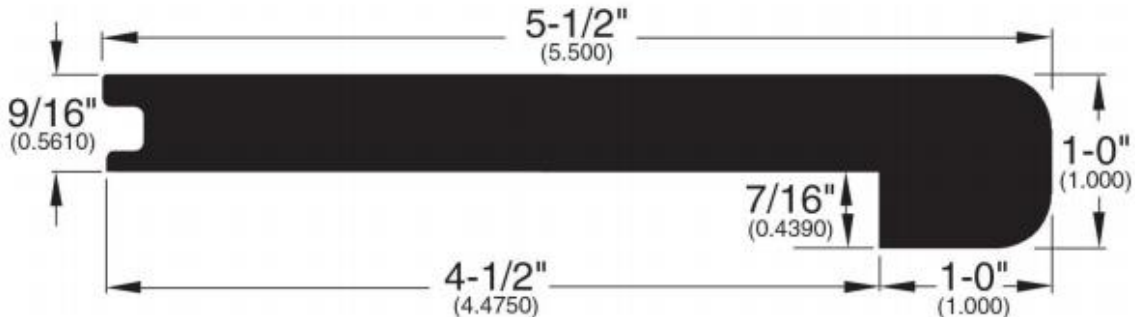

Quarter Round (001)

T-Mold (002)

Base Shoe (024)

Threshold (011)

Square Nose (027)

Reducer Overlap (025)

Reducer (020)

Stair Nose Adjustable
(058)

Reducer (070)

Wall Base (003)

Stair Nose Overlap (026)

HAMPSHIRE CIRCLE 9/16" FLOORING PROFILES

Stair Nose (071)

Stair Nose (021)

Stair Nose (154)

Stair Nose (221)