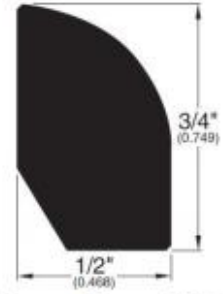

Quarter Round (001)

T-Mold (002)

Base Shoe (024)

Threshold (011)

Square Nose (027)

Reducer Overlap (025)

Reducer (020)

Stair Nose Adjustable
(058)