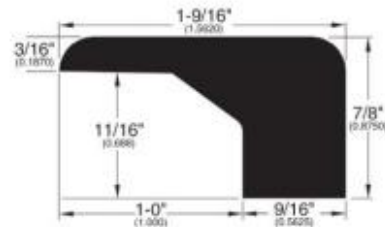

Quarter Round (001)

T-Mold (002)

Base Shoe (024)

Threshold (011)

Square Nose (027)

Reducer Overlap (025)

Reducer (020)

Stair Nose Adjustable
(058)