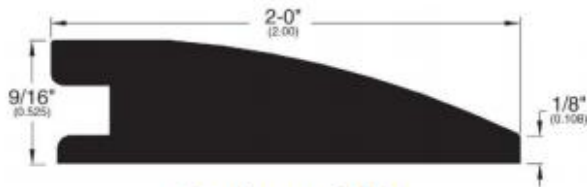

Quarter Round (001)

T-Mold (002)

Base Shoe (024)

Threshold (011)

Square Nose (027)

Reducer Overlap (025)

Reducer (020)

Stair Nose Adjustable
(058)